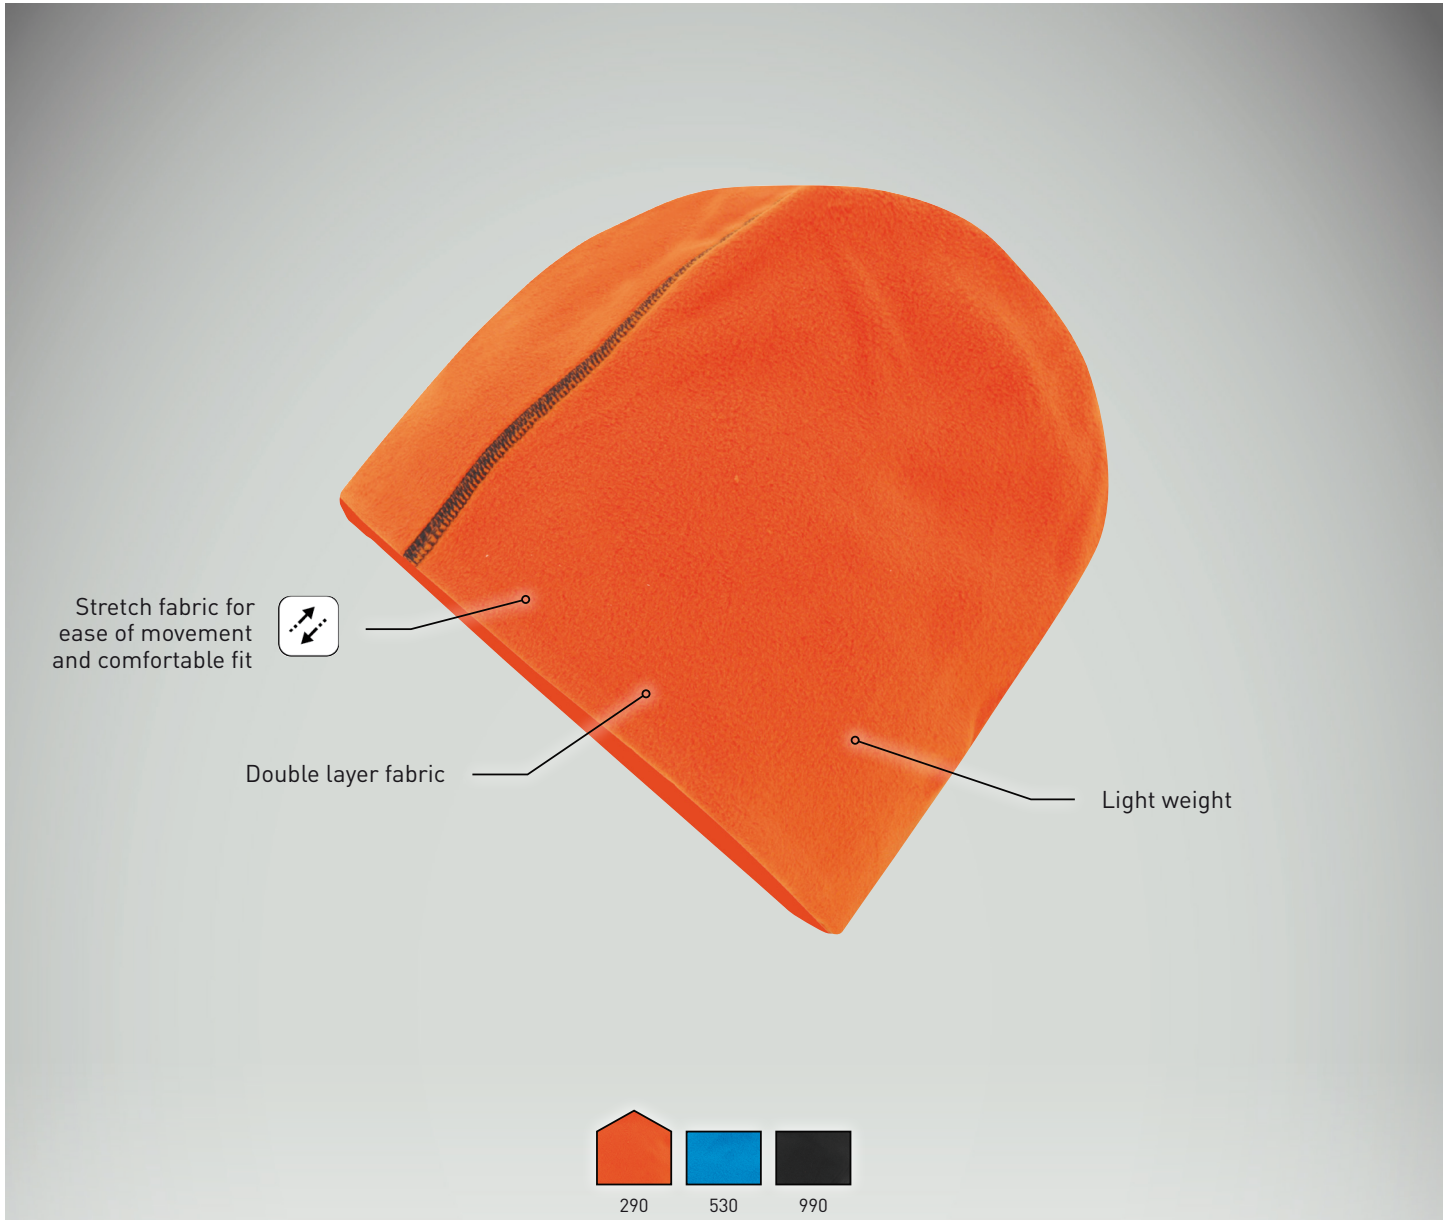

HH®
work/wear

79834 MINTO BEANIE

Approvals & Technologies

COLORS: 290 DARK ORANGE, 530 RACER BLUE, 990 BLACK

FABRIC: FLEECE

SIZES: STD

- Polartec® Microfleece
- Full stretch
- Quick Dry
- Light weight
- Double layer fabric
- Delivered in package of 6 pieces